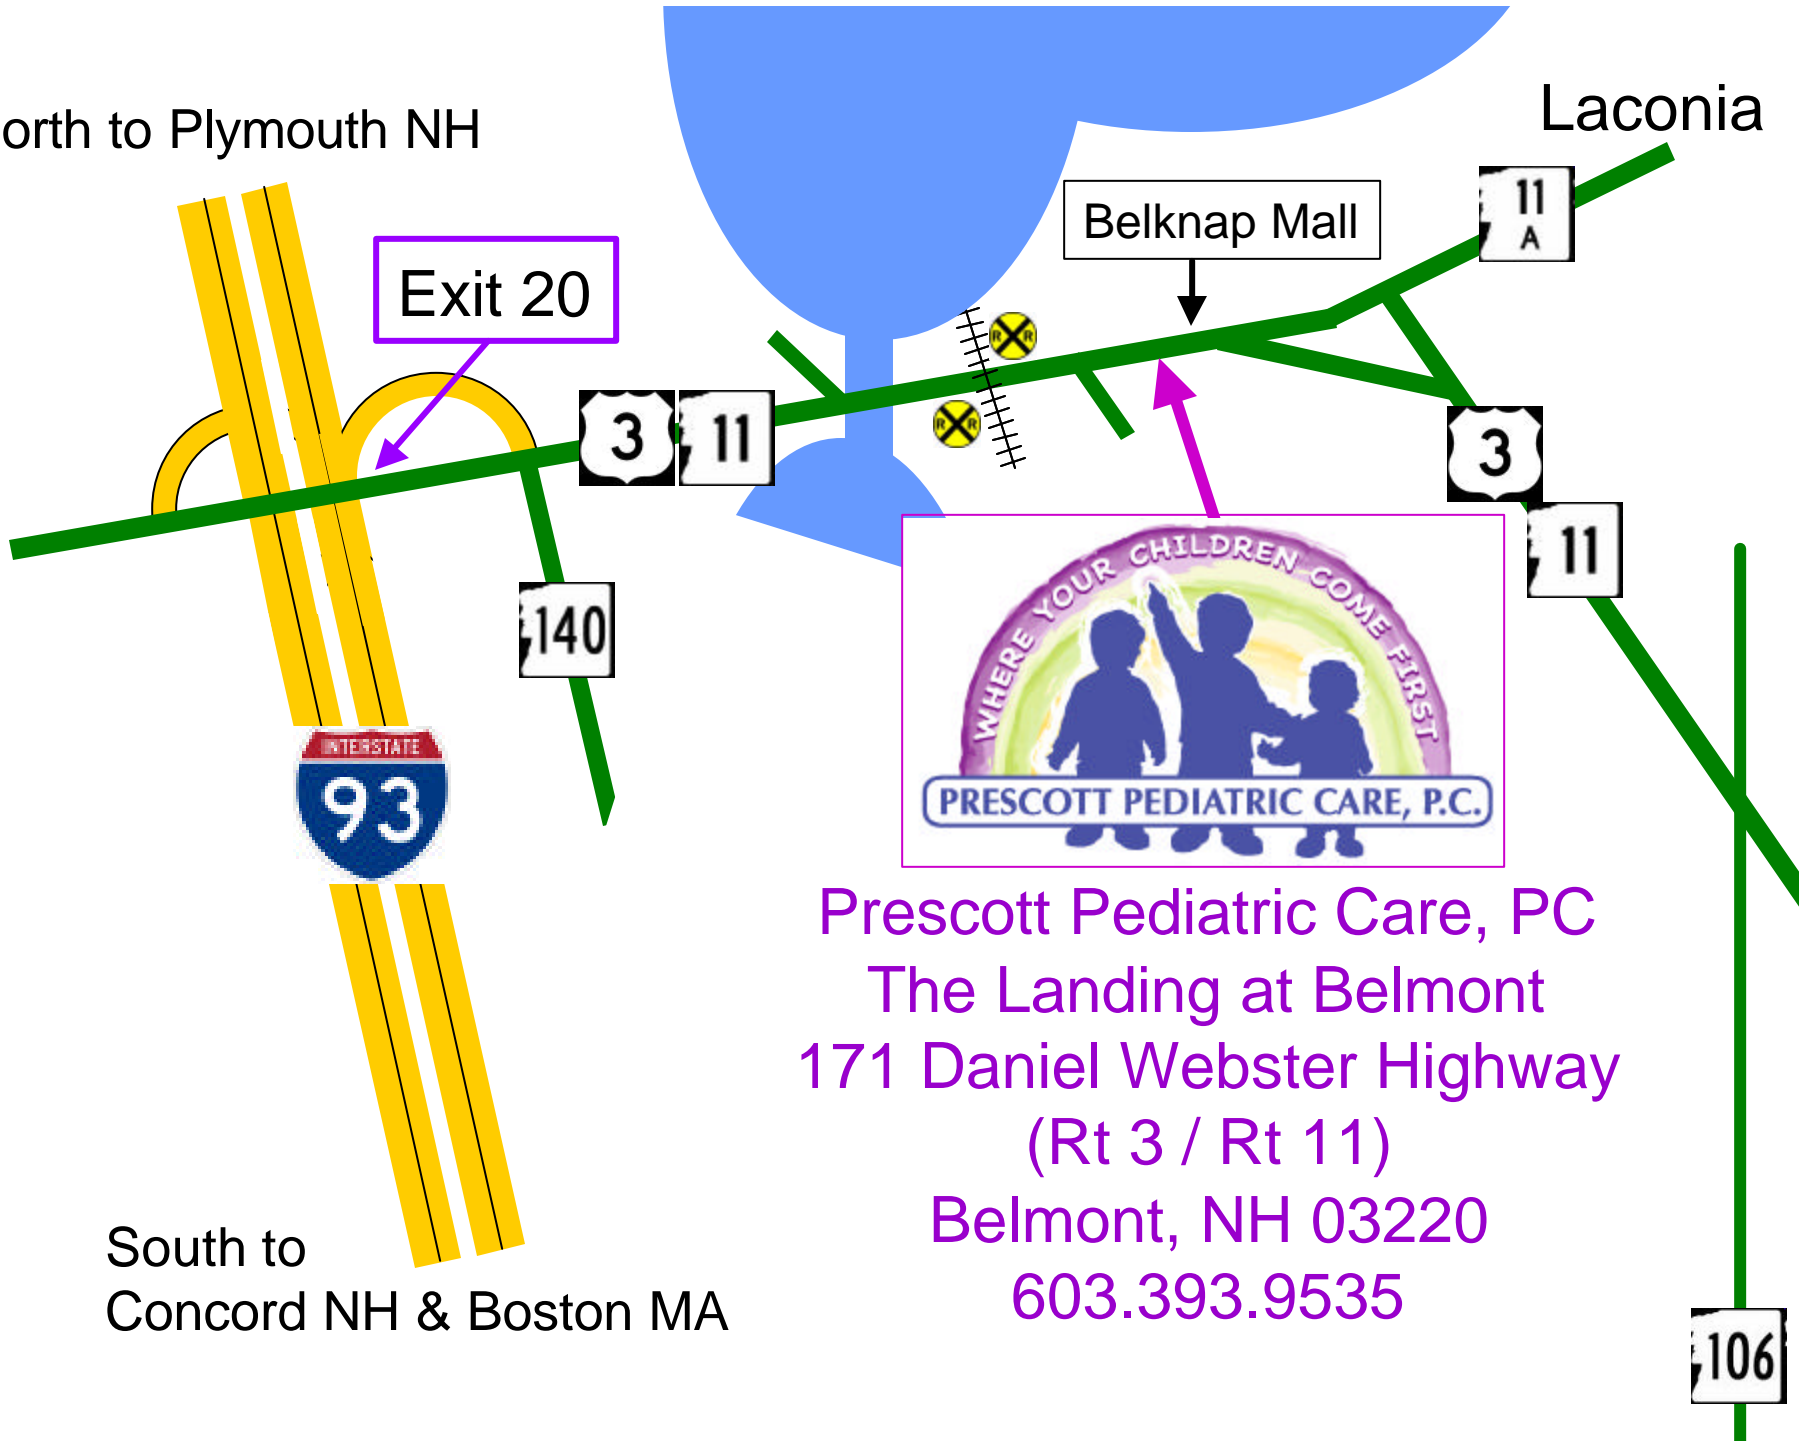

North to Plymouth NH

Laconia

Exit 20

Belknap Mall

Prescott Pediatric Care, PC
 The Landing at Belmont
 171 Daniel Webster Highway
 (Rt 3 / Rt 11)
 Belmont, NH 03220
 603.393.9535

South to
Concord NH & Boston MA

106